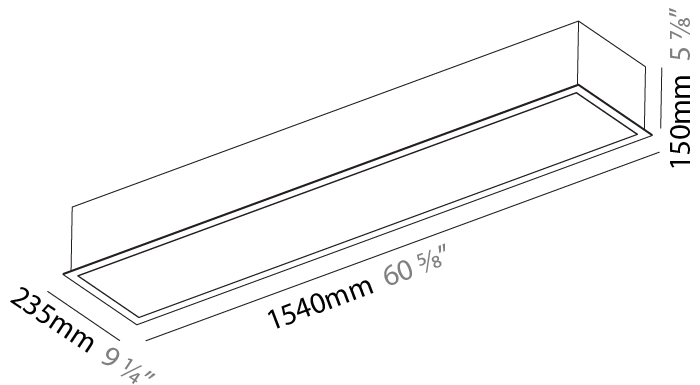

GENERAL

Series: Pi2
Subseries: Pi2 Whiteline
Brand: Prolicht
Division: Architectural
Mounting Type: Recessed
Mounting Location: Ceiling
Subcategory: Ambient

PHYSICAL

Shape: Rectangle
Length (mm): 1540
Length (in): 60 5/8
Width (mm): 235
Width (in): 9 1/4
Depth (mm): 150
Depth (in): 5 7/8
Ceiling Thickness (mm): 10 / 12.5 / 15 / 25
Ceiling Thickness (in): 3/8 or 1/2 or 9/16 or 1
Min. Recessing Depth (mm): 160
Min. Recessing Depth (in): 6 5/16
Light Distribution: Direct
Weight (kg): 9.919
Weight (lbs): 21.82
Diffuser: PMMA - Opal or Micro-Prism
Fixture Finish: SSR / BKV / CWI / CRY / HAB / UFT / ITA / RUA / FTG / MYG / LOD / PUS / FRO / FUP / KIA / POP / BLS / SPG / MEY / GOH / GUM / CHC / COM / ABZ / JAG / OBR / MOS / ROR
Fixture Material: Aluminum
Cut-out Measurements: 1525mm / 60 1/16" x 220mm / 8 11/16"

ELECTRICAL

Lamp Type: LED (Zhaga Standard)
Total Output Wattage (W): 48
Dimming: Tri-Mode (Non-Dimming and Phase Dimming (120Vac only) and 0-10V Dimming)
Driver Included: Yes
Driver Location: Integrated
Driver Type: Constant Current - Universal
Driver Class: Class 2
Input Voltage (V): 120 - 277
Constant Current (MA): 500

LED

Color Temperature (°K): 3000 / 3500 / 4000
Max. Delivered Lumen (lm): 3570 / 3842 / 3920
CRI: >80 CRI
Efficiency (%): 0.549
Lamp Life (hrs): 50000

OPTICAL

RATINGS AND CERTIFICATIONS

Certified By: Certified for North American Standards
IP rating: IP20